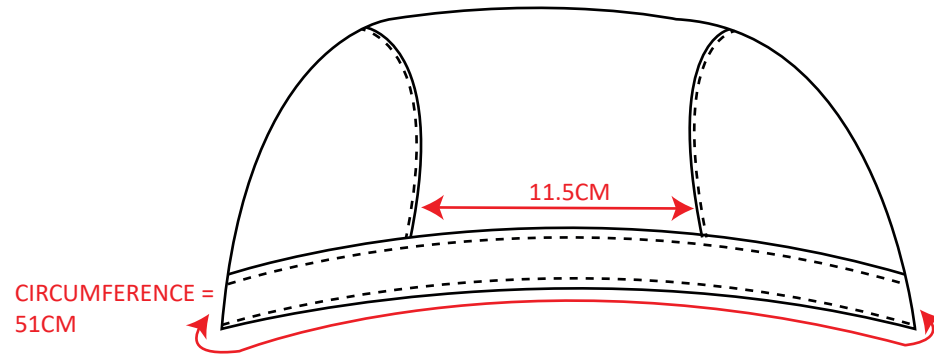

STYLE NO: S903

DESCRIPTION: Chefs Bandana

FABRIC: Kingsmill 190g

COLOUR: Black, White

FRONT

BACK

SIDE