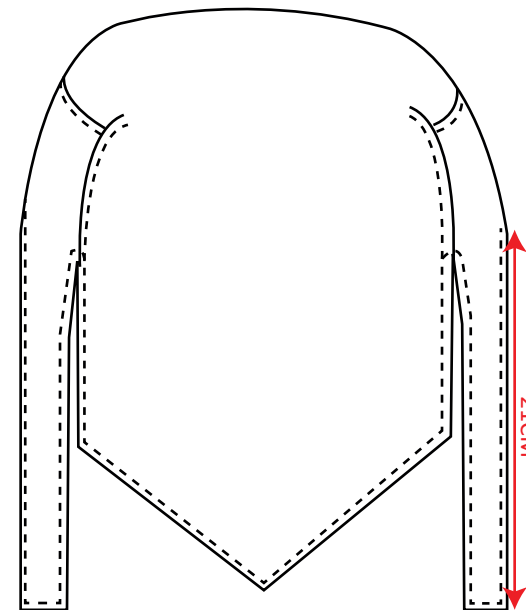

STYLE NO: S903

DESCRIPTION: Chefs Bandana

FABRIC: Kingsmill 190g

COLOUR: Black, White

FRONT

BACK

SIDE